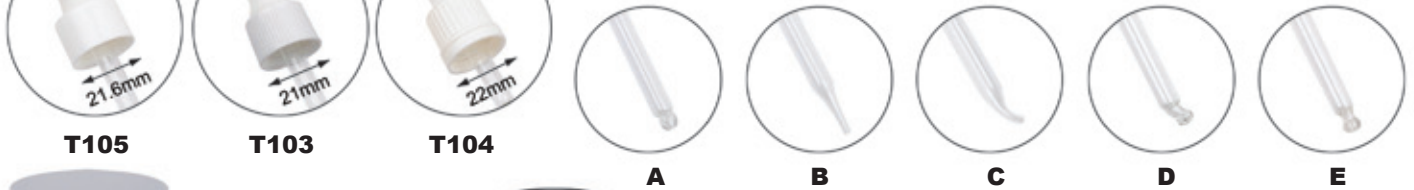

AVAILABLE TAIL OF TUBE (Standard Configuration: A)