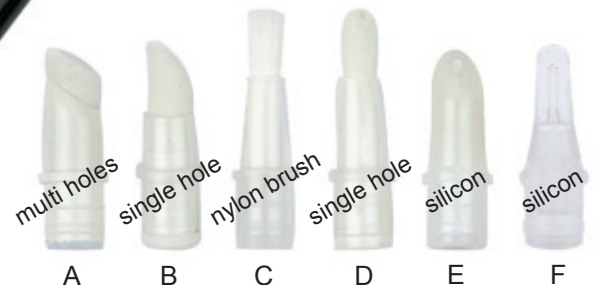

Size: Ø13.5 x 126mm

CP1003

2ml

Size: Ø13.6 x 125mm

AVAILABLE TIP

TWIST PEN

CP5002

3.8ml