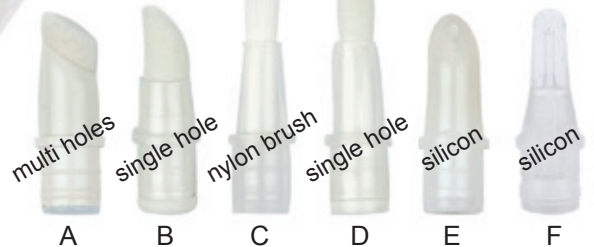

Size: Ø13.8 x 138mm

TWIST PEN

CP6001

3.8ml

Size: Ø16.2 x 123mm

AVAILABLE TIP

NAIL ART PEN

CP2038