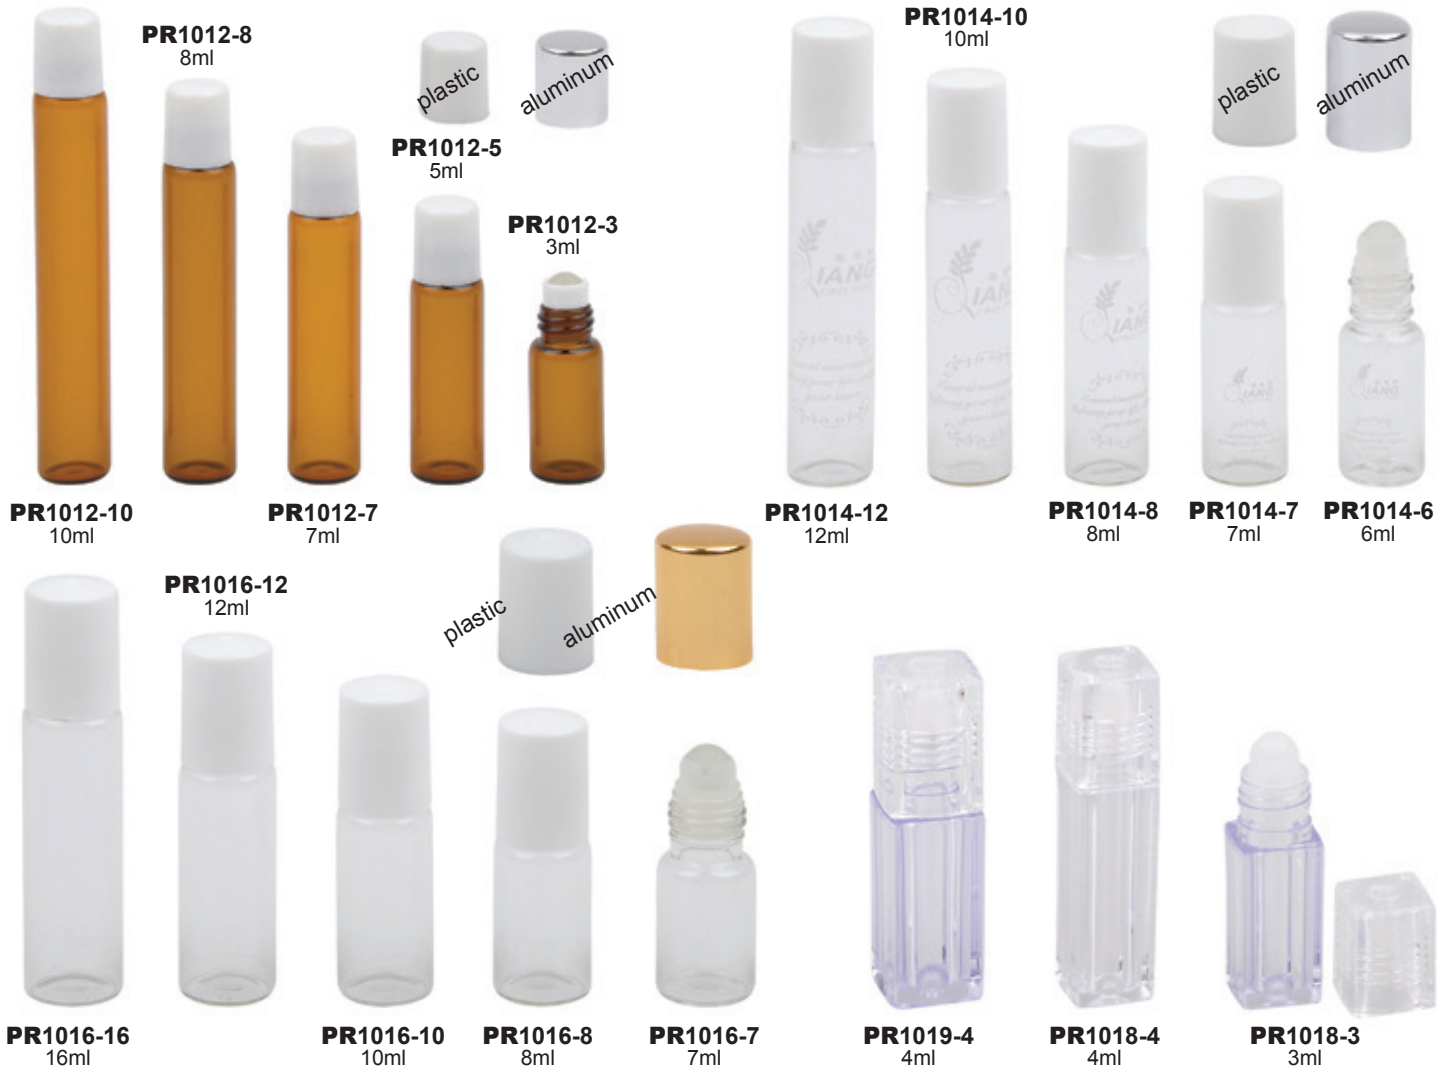

CC1117
80x45x11.2mm

NEW

CC1112
46.8x46.8x11.2mm

CC1113
72x41.7x11.2mm

CC1114
80x45x11.2mm

MAKE UP PACKAGING SET

MAKE UP PACKAGING SET

DROPPER BOTTLE (TUBED GLASS BOTTLE)

AVAILABLE TUBE & CLOSURE

AVAILABLE TAIL OF TUBE (Standard Configuration: A)

DROPPER BOTTLE (PLASTIC)

DROPPER BOTTLE (TUBED GLASS BOTTLE)

DROPPER BOTTLE (MOULDED GLASS BOTTLE)

ROLL ON BOTTLE (GLASS)

ROLL ON BOTTLE (PLASTIC)