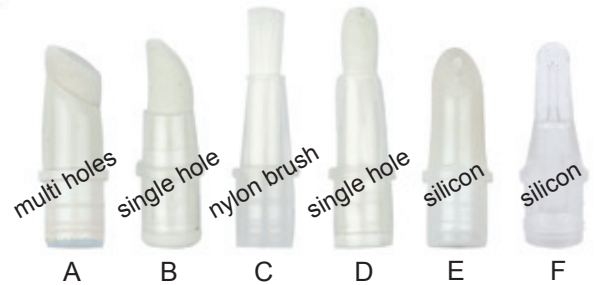

Size: Ø13.2 x 126.5mm

CP1002

2ml

Size: Ø13.6 x 125mm

AVAILABLE TIP

CP1003A

2ml

with aluminum cover