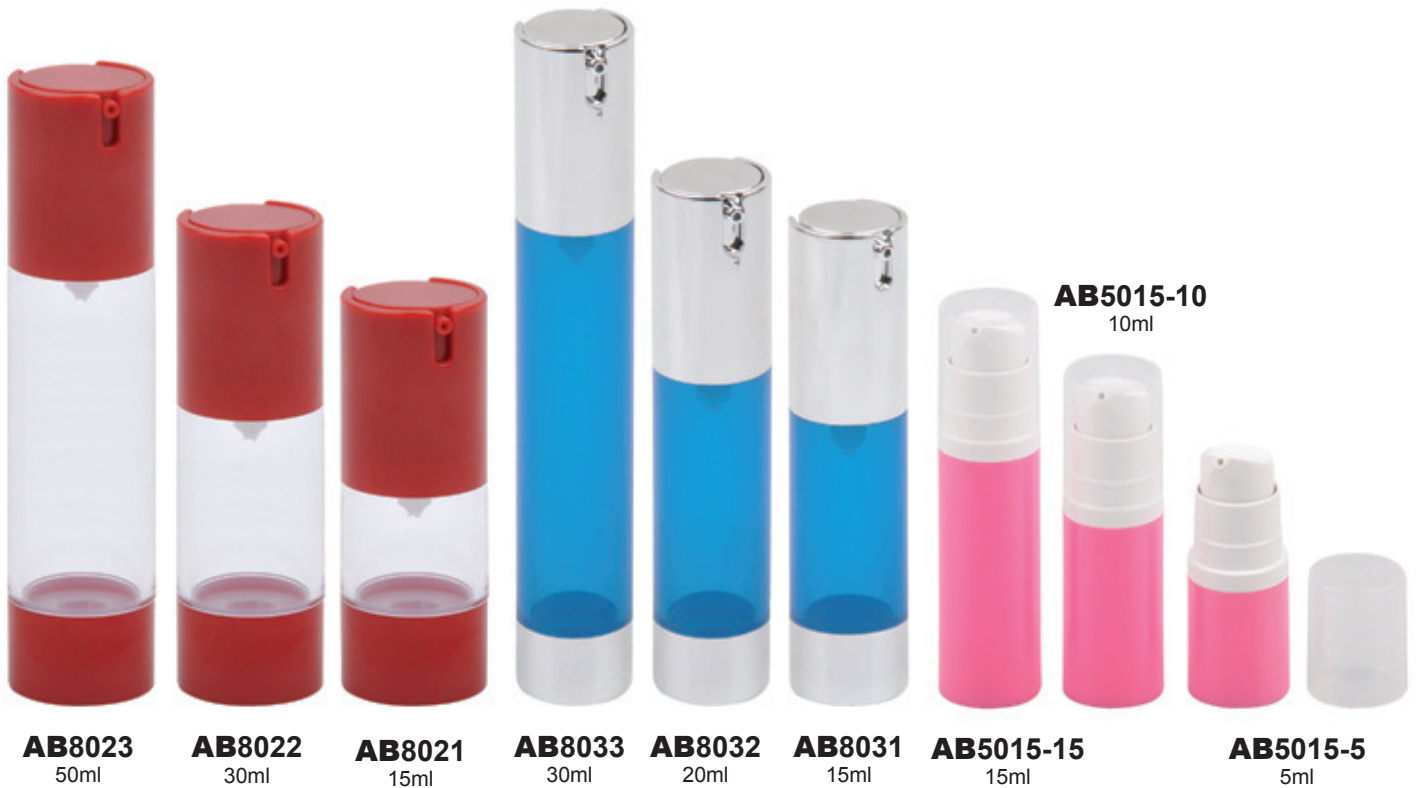

AIRLESS BOTTLE

AIRLESS BOTTLE

AB1026-50
50ml

AB1026-30
30ml

AB1026-15
15ml

AB7023
50ml

AB7022
30ml

AB7021
15ml