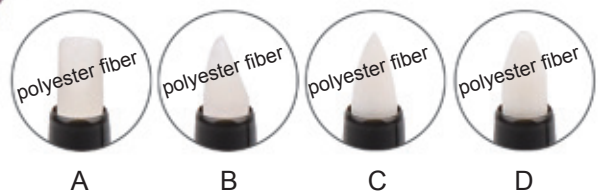

Size: Ø17.4x132mm

CP2037

3ml

Size: Ø17.4x132mm

AVAILABLE TIP

Lipstick

NAIL ART PEN

CP2027