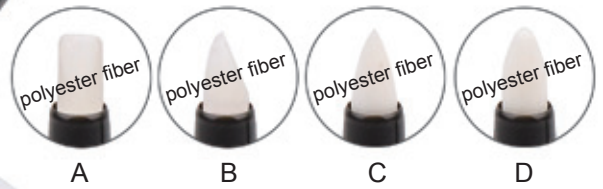

6ml

Size: Ø16.2x127mm

CP2035

3ml

Size: Ø15.2x109.5mm

AVAILABLE TIP

CP2036

3ml