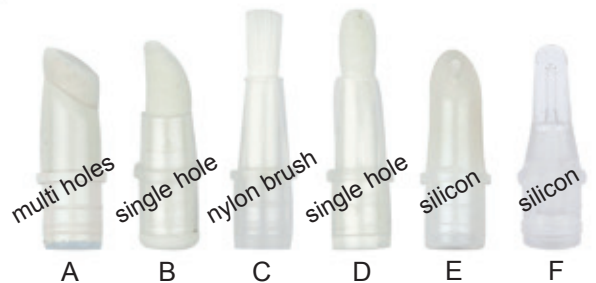

AVAILABLE TIP