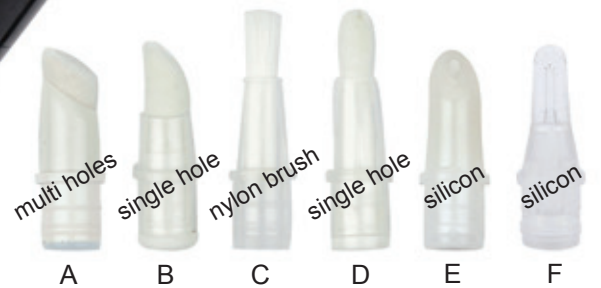

Size: Ø16.4 x 143mm

CP5002A

3.8ml

with aluminum cover

Size: Ø16.7 x 143.5mm

AVAILABLE TIP

CP5004A

3.8ml