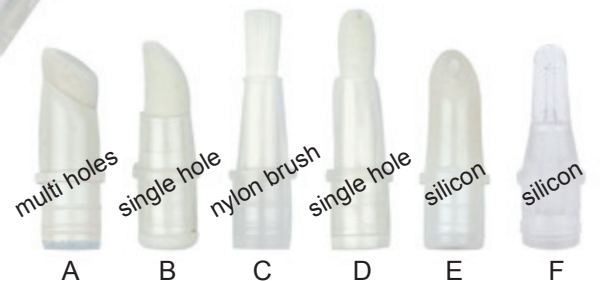

with aluminum cover

Size: Ø16.7 x 143.1mm

CP5003

4.8ml

Size: Ø16.2 x 143.3mm

AVAILABLE TIP

TWIST PEN

CP8001