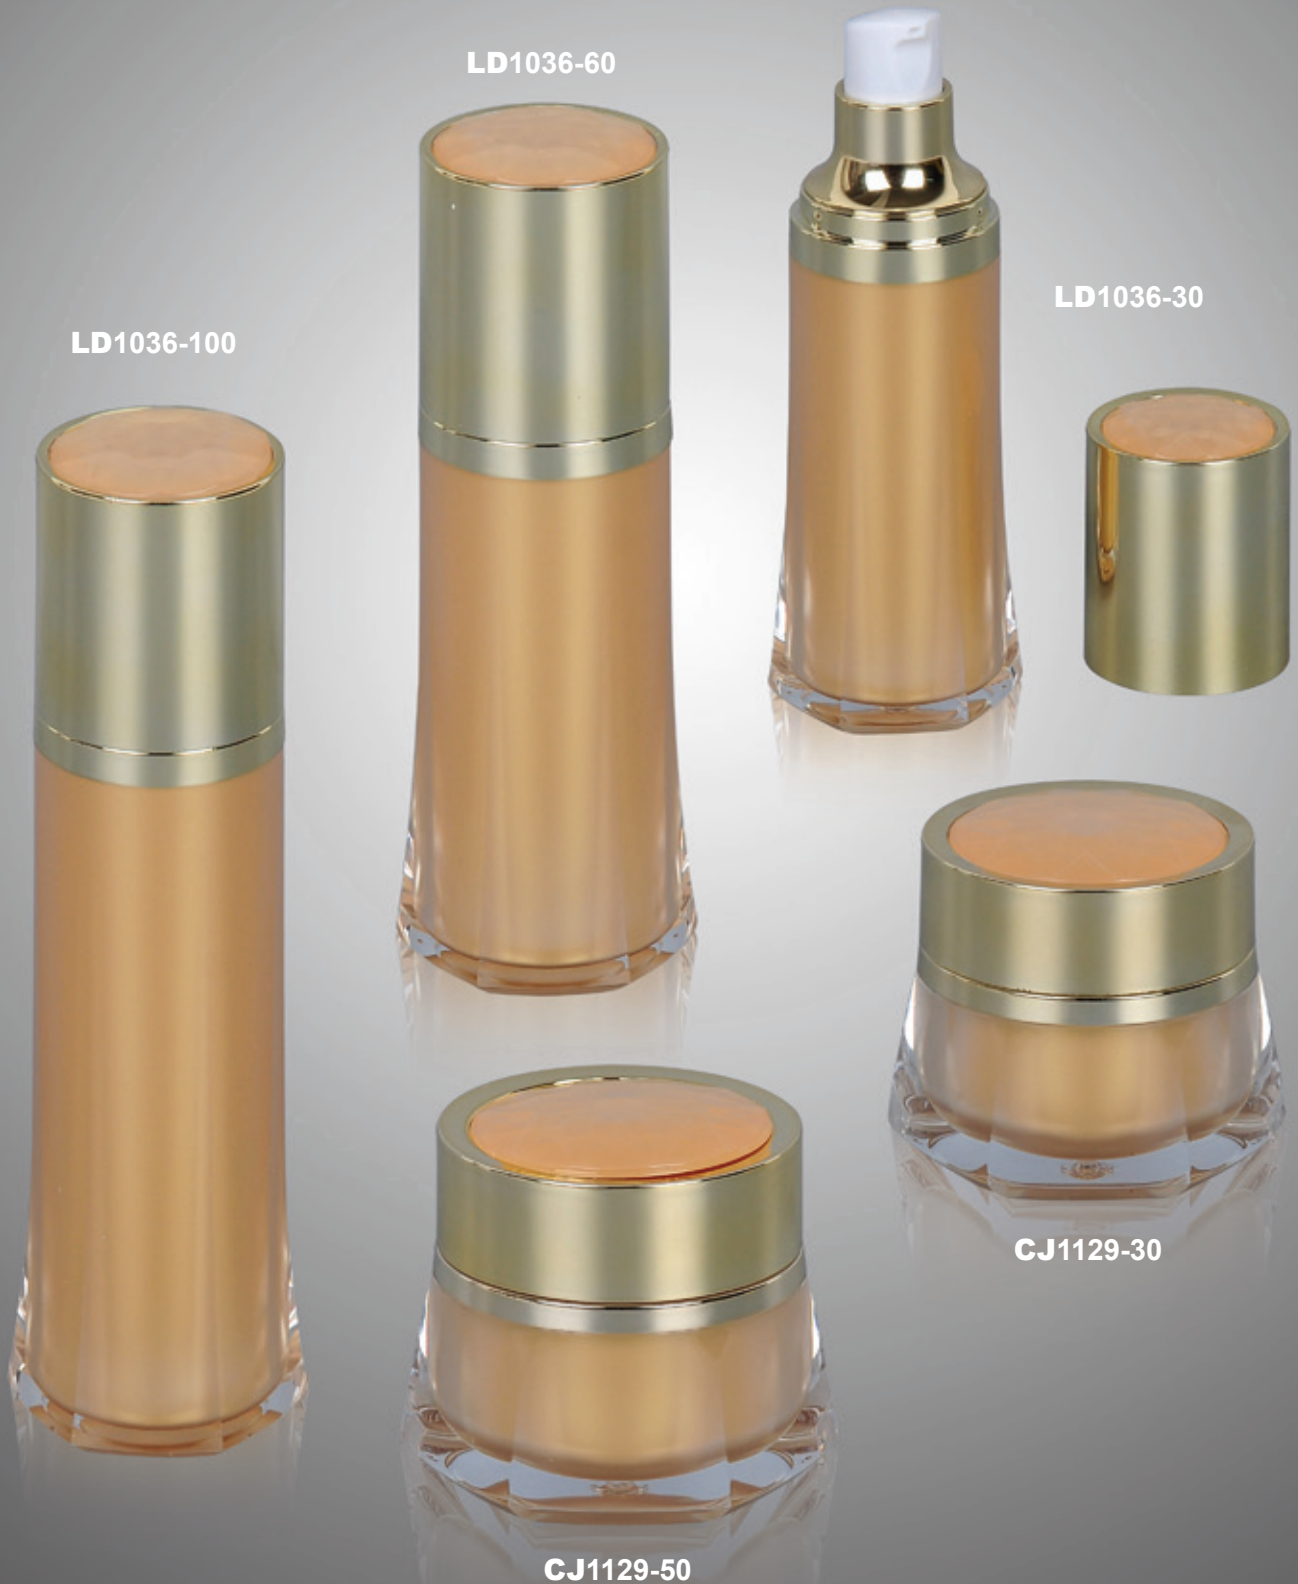

LOTION BOTTLE & CREAM JAR

ITEM NO.	VOLUME	SIZE(mm)		MATERIAL
		D	H	
LD1036-30	30ml	43	132.5	PMMA-OUTER BOTTLE
LD1036-60	60ml	52.5	154	ABS-CAP
LD1036-100	100ml	53.5	188.5	PP-INNER BOTTLE
CJ1129-30	30g	66.5	61	PMMA-OUTER JAR ABS-OUTER CAP
CJ1129-50	50g	73	66.5	PP-INNER JAR & INNER CAP